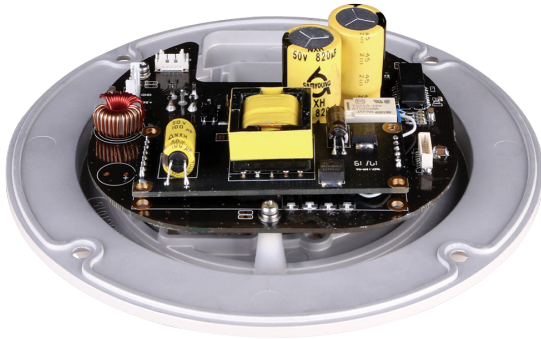

## Camera specifications

### 3-part insert bubble

DW's unique 3-part insert bubble has a special lens and IR bubble block and a special black IR bubble, which act together to dramatically reduce IR reflections from entering the lens.

### Compact size

With a re-imagined board at the base of the camera, you can capture the power of a pan, tilt and zoom camera in a small and light housing that can be installed both indoors and outside.

### Remotely controlled 95° tilting

The camera's unique bubble structure improves the camera's tilting capabilities up to 95° tilting angle, covering any blind spots in the far background, with no image distortion