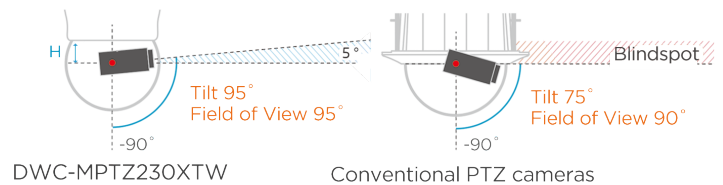

## Camera specifications (see datasheet for more information)

Specifications	
Image sensor	1/3" 2.55M CMOS
Focal length	4.3-129mm, F1.6-F4.7 vari-focal lens with motorized zoom and auto-focus
IR distance	200ft range
Digital zoom	30x optical zoom
Pan range and speed	360° endless, max 360°/1sec
Tilt range and speed	5-90°, max 360°/1sec
Audio input/output	1/1
Alarm input/output	1/1
Operating temperature	-4°F ~ 122°F (-20°C ~ 50°C )
IK rating	IK-10 impact-resistant
IP rating	IP66-rated
Power requirement	PoE IEEE 802.3bt class5 (PoE injector included), DC24V, AC24V
Dimensions	5.9" x 9.13" (150 x 232mm)