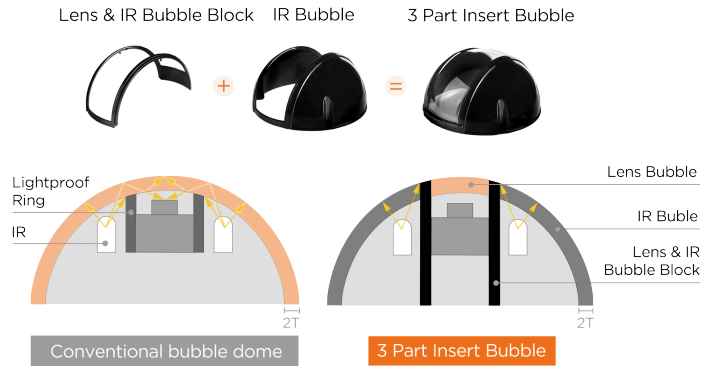

Camera specifications

3-part insert bubble

DW's unique 3-part insert bubble has a special lens and IR bubble block and a special black IR bubble, which act together to dramatically reduce IR reflections from entering the lens.