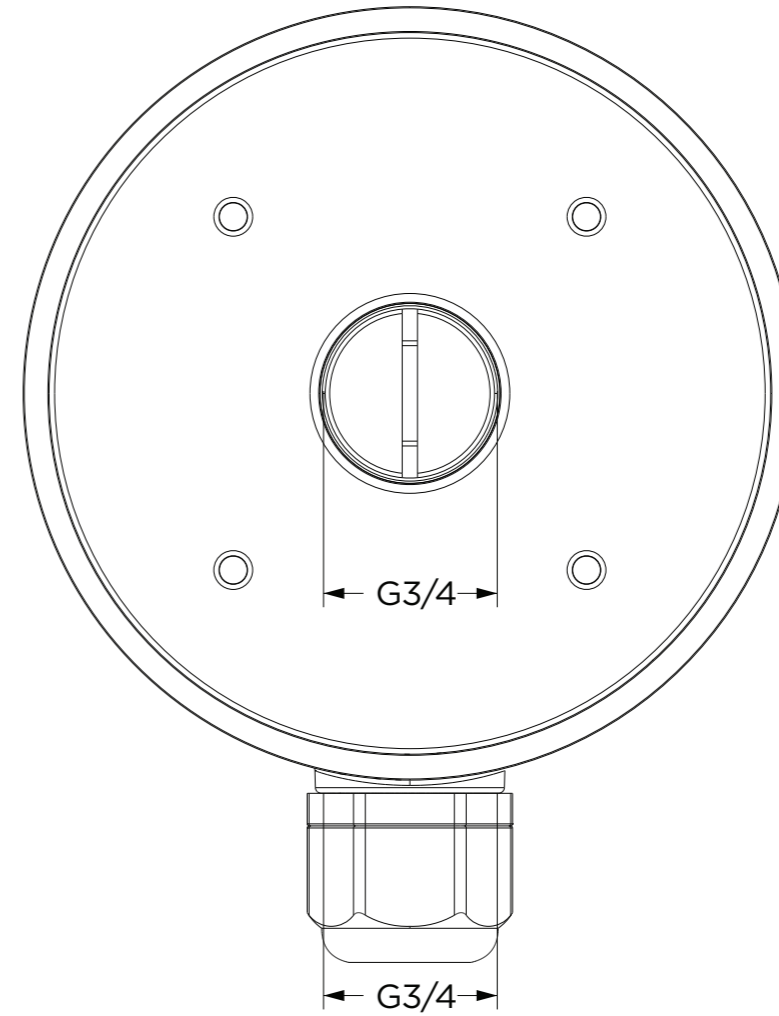

5.48"  
(139.3mm)

6.75"  
(171.6mm)

1.65"  
(42mm)

DATE	SCALE	MATERIAL	TYPE
10/2021		Aluminum	Fixed
	DESCRIPTION DWC-MV9JUNC2 Junction box for V9 vandal dome cameras with vari-focal lens		