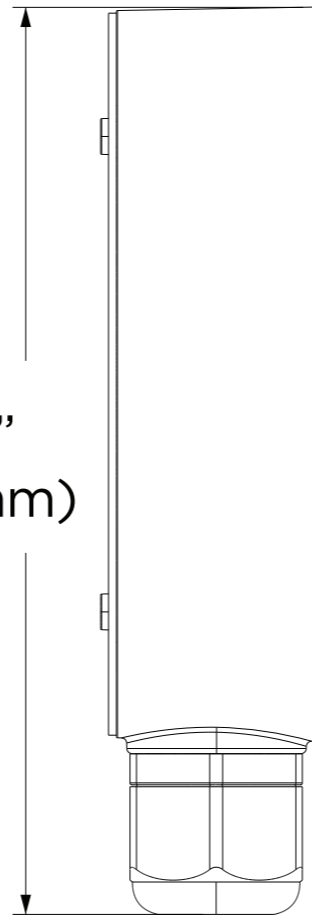

5.48"  
(139.3mm)

6.75"  
(171.6mm)

1.65"  
(42mm)

DATE	SCALE	MATERIAL	TYPE
10/2021		Aluminum	Fixed
	DESCRIPTION DWC-MV9JUNC2 Junction box for V9 vandal dome cameras with vari-focal lens		