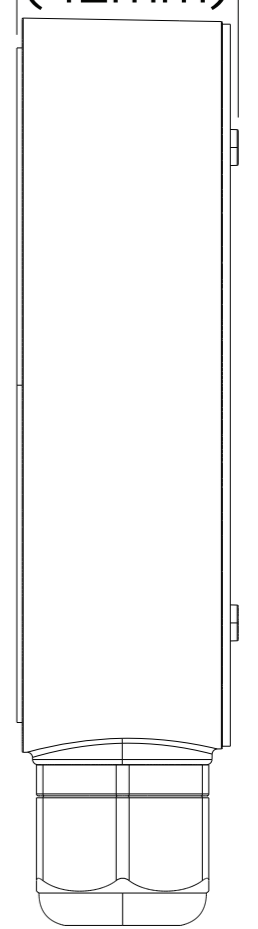

5.48"  
(139.3mm)

6.75"  
(171.6mm)

1.65"  
(42mm)

DATE	SCALE	MATERIAL	TYPE
10/2021		Aluminum	Fixed
	DESCRIPTION DWC-MV9JUNC2 Junction box for V9 vandal dome cameras with vari-focal lens		