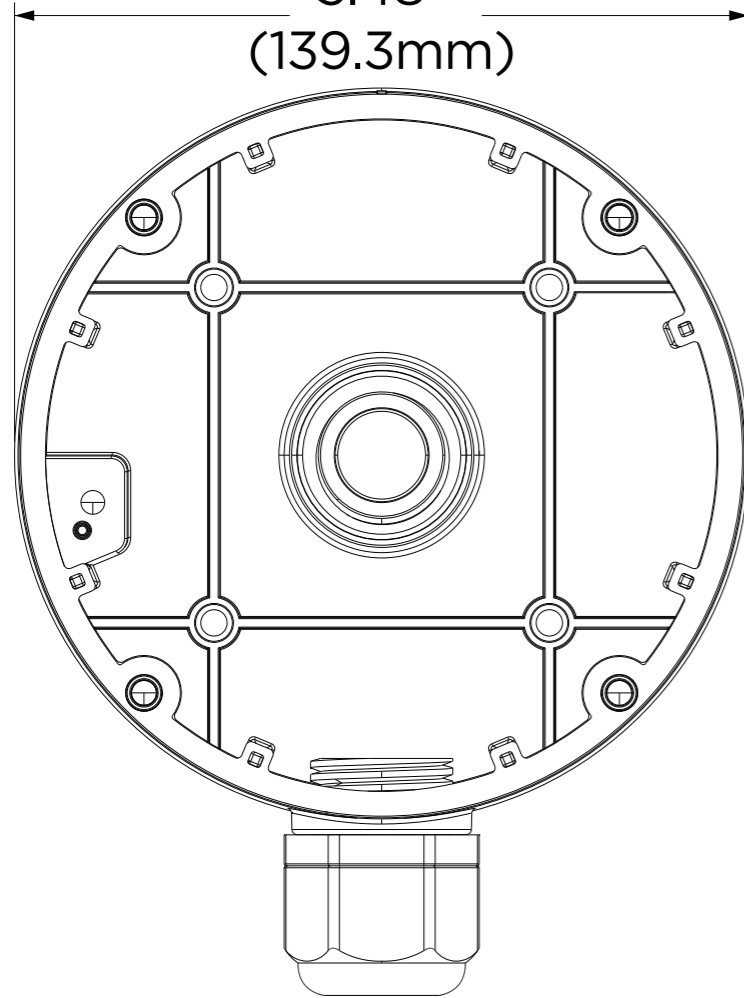

5.48"  
(139.3mm)

6.75"  
(171.6mm)

1.65"  
(42mm)

DATE	SCALE	MATERIAL	TYPE
10/2021		Aluminum	Fixed
	DESCRIPTION DWC-MV9JUNC2 Junction box for V9 vandal dome cameras with vari-focal lens		