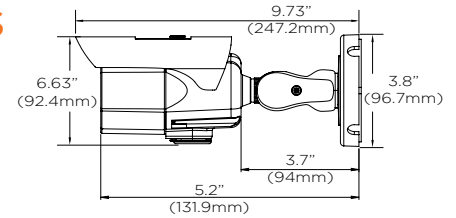

Accessories (Optional)

DWC-BLJUNC
Junction box

DWC-PMB-WLW
Pole mount bracket

Dimensions

unit: inch (mm)

* Dimensions based on the position of the sun shield cover

Specifications

Designed and engineered in U.S.A and Korea