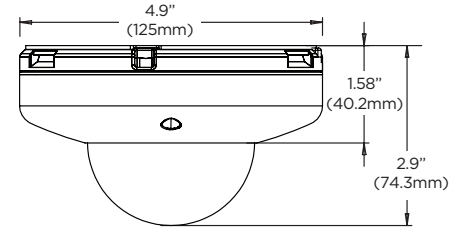

Accessories (optional)

DWC-VFWMW
Wall mount
bracket

DWC-VFJUNCW
Junction box

DWC-VFCMW
Ceiling mount
bracket

Dimensions

Unit: Inch (mm)

Specifications

IMAGE	
Image sensor	2.1MP/1080p 1/2.8" CMOS
Total pixels	1945 (H) X 1109 (V)
Minimum scene illumination	0.25 lux (color) 0.0 lux (B/W)
Video output	Local video output CVBS 1.0V p-p (75Ω), 16:9 aspect ratio
LENS	
Focal length	2.8mm, F2.0 (DWC-MF2Wi28TW, DWC-MPF2Wi28TW) 4.0mm, F2.6 (DWC-MF2Wi4TW, DWC-MPF2Wi4TW)
Lens type	Fixed lens
HFOV / VFOV	111° / 62° (DWC-MF2Wi28TW, DWC-MPF2Wi28TW) 86° / 46° (DWC-MF2Wi4TW, DWC-MPF2Wi4TW)
IR distance	50ft range
I/O	
Audio in/out and compression	1/1, G.711
Alarm in/out	1/1
OPERATIONAL	
Intelligent Video Analytics	I/A: intrusion, line crossing, counting line, loitering, enter, exit, tamper (DWC-MF2Wi28TW / DWC-MF2Wi4TW) I/A+: object removed, tailgating, direction, stopped, appear, disappear, object left, logical rules (DWC-MPF2Wi28TW / DWC-MPF2Wi4TW)
Shutter mode	Auto, manual, anti-flicker, slow shutter
Shutter speed	1/15 - 1/32000
Slow shutter	1/2, 1/3, 1/5, 1/6, 1/7.5, 1/10
Auto gain control	Auto
Day and night	Auto, day (color), night (B/W)
3D digital noise reduction	Smart DNR™ 3D-DNR
Wide Dynamic Range (WDR)	True WDR, 120dB
Privacy zone	16 programmable privacy masks
Mirror and flip	Yes
Alarm notifications	Email notifications, FTP, alarm output and SD card recording
Memory slot	Micro SD / SDHC / SDXC (card not included)
NETWORK	
LAN	RJ45 (10/100Base-T)
Video compression type	H.265, H.264, MJPEG
Resolution	H.265: 2.1MP/1080p, 720p, VGA, D1, CIF H.264: 2.1MP/1080p, 720p, VGA, D1, CIF MJPEG: 1280x720, 800x600, VGA, 768x432, D1, CIF
Frame rate	Up to 30fps at all resolutions
Video bitrate	100Kbps - 10Mbps, multi-rate for preview and recording
Bitrate control	v
Streaming capability	Dual-stream at different rates and resolutions
IP	IPv4, IPv6
Protocol	TCP/IP, UDP, AutoIP, RTP (UDP/TCP), RTSP, NTP, TTP, HTTPS, SSL, DNS, DDNS, DHCP, FTP, SMTP, ICMP, SNMPv1/v2/v3 (MIB-2), ONVIF
Security	HTTPS (TLS), IP filtering, 802.1x, digest authentication (ID/PW)
ONVIF conformance	Yes
Web viewer	OS: Windows®, Mac® OS, Linux® Browser: IE®, Google Chrome®, Mozilla Firefox®, Safari® NOTE: Chrome is recommended for IVA configuration
Video management software	DW Spectrum® IPVMS
ENVIRONMENTAL	
Operating temperature	-4°F - 122°F (-20°C - 50°C)
Operating humidity	10-90% (non-condensing)
IP rating	IP66-rated
IK rating	IK10 impact-resistant
Other certifications	UL listed, CE, FCC, RoHS
ELECTRICAL	
Power requirement	DC 12V, PoE (IEEE 802.3af Class 2). (Adapter not included)
Power consumption	DC12V: max 4W, PoE: max 5.5W
MECHANICAL	
Material	Aluminum vandal housing, polycarbonate dome
Dimensions	4.9" x 2.9" (125 x 74.3 mm)
Weight	0.92 lbs (0.42kg)
Warranty	5 year warranty