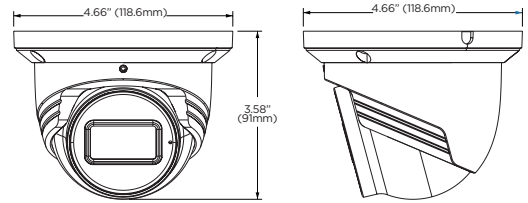

Mounting accessories (Optional)

DWC-MT9CMJ
Ceiling mount
bracket and
junction box

DWC-MT9JUNC
Junction box

DWC-MTTW
Wall mount
bracket

Dimensions

unit: Inch (mm)

Specifications

IMAGE	DWC-MT95Wi28T	DWC-MT95Wi36T
Image sensor	5MP 1/2.7" CMOS	
Total pixels	2592 (H) x 1944 (V)	
Minimum scene illumination	0.02 lux (color) 0.0 lux (B/W)	
S/N ratio	50dB	
LENS		
Focal length	2.8mm, F1.6	3.6mm, F1.6
Lens type	Fixed lens	
Field of view (FoV)	98.5°	81.4°
IR distance	100ft range	
I/O		
Audio in / out	1 audio input and 1 microphone built-in	
Audio compression	G.711A / U	
OPERATIONAL		
Shutter mode	Auto, manual	
Shutter speed	1/30s - 1/100000s	
Auto gain control	Auto	
Day / night	Auto, day (color), night (B/W), schedule	
Smart DNR™ 3D digital noise reduction	3D DNR	
Wide dynamic range (WDR)	True WDR low, middle, high	
Wide dynamic range (WDR) dB	120dB	
Privacy zone	4 programmable privacy masks	
Camera analytics	Line crossing, perimeter intrusion, video tampering detection (scene change, video blur, abnormal color detection), object classification (differentiate humans from objects)	
Backlight compensation (BLC)	Yes	
De-Fog	Yes	
Mirror and flip	Yes	
Alarm notifications	Notifications via email or FTP server	
Memory slot	Micro SD / SDHC / SDXC card up to 256GB (card not included)	
NETWORK		
LAN	802.3 compliance 10/100 LAN	
Video compression type	H.265, H.264, MJPEG	
Resolution	5MP, 4MP, 2K, 3MP, 2.1MP/1080P, 720P (60Hz: 1 - 30fps; 50Hz: 1-25fps) HFR mode: 1080P / 720P (60Hz: 1 - 60fps; 50Hz: 1-50fps)	
Frame rate	Up to 30fps at all resolutions	
Video bitrate	64 Kbps - 8 Mbps	
Bitrate control	Multi-streaming CBR/VBR at H.264/ H.265 (controllable frame rate and bandwidth)	
Streaming capability	Dual-stream at different rates and resolutions	
IP	IPv4, IPv6	
Protocol	UDP, IPv4, IPv6, DHCP, NTP, RTSP, RTP, RTCP, ICMP, IGMP, PPPoE, DDNS, SMTP, FTP, SNMP, HTTP, 802.1x, UPnP, HTTPS, QoS	
Security	IP filtering, MAC filtering, authentication (ID/PW), SSL/TSL	
ONVIF conformance	Yes	
Web viewer	OS: Windows® Browser: Internet Explorer	
Video management software	DW Spectrum® IPVMS	
ENVIRONMENTAL		
Operating temperature	-22°F - 140°F (-30°C - 60°C)	
Operating humidity	95% RH (non-condensing)	
IP rating	IP67-rated	
Other certifications	FCC, CE, ROHS, POE, ONVIF	
ELECTRICAL		
Power requirement	DC 12V, PoE IEEE 802.3af Class 3. (Adapter not included)	
Power consumption	7W	
MECHANICAL		
Material	Metal turret housing	
Dimensions	4.66" x 3.58" (118.6 x 91 mm)	
Weight	1.01 lb (0.46 kg)	
Warranty	5 year warranty	