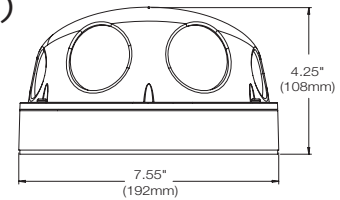

Accessories (Optional)

Dimensions

unit: Inch (mm)

Specifications

IMAGE	
Image sensor	4x 1/1.8" CMOS
Total pixels	4x 3096 (H) x 2080 (V)
Minimum scene illumination	0.16 lux (color)
S/N ratio	50dB
Maximum resolution	21MP (4x 5.3MP)
LENS	
Focal length	4x 8.0mm, F1.6
Lens type	Fixed lens
Field of view (FoV)	Over 180°
I/O	
Audio in/out and compression	1(1.0Vrms, 3K ohm) input/1 output, G.711
Alarm in/out	1 input/1 output
OPERATIONAL	
Shutter mode	Auto, Manual, Anti-Flicker, Slow Shutter
Shutter speed	1/15 - 1/32000
Slow Shutter	1/2, 1/3, 1/5, 1/6, 1/7.5, 1/10
Auto gain control	Auto
Day / night	Auto, day (color), night (B/W)
Smart DNR™ 3D digital noise reduction	3D DNR
White balance	Auto
Mirror and flip	Yes
Backlight compensation (BLC)	Yes
Privacy zones	16 programmable privacy masks
Alarm notifications	Email notifications, FTP, alarm output, SD card recording
Memory slot	Micro SD/SDHC/SDXC class 10 card (not included)
NETWORK	
LAN	1000Base-T(1Gbps)
Video compression type	H.264, MJPEG
Resolution	Up to 12,384 (H) x 2080 (V) total pixels
Frame rate	Up to 30fps at all resolutions
Video bitrate	100Kbps - 10Mbps, multi-rate for preview and recording
Bitrate control	Multi streaming CBR/VBR at H.264 (controllable frame rate and bandwidth)
Streaming capability	3072x1728p30 + 640x360p7 with H.264 and MJPEG (up to 16 streaming)
IP	IPv4
Protocol	TCP/IP, UDP, AutoIP, RTP (UDP/TCP), RTSP, NTP, HTTP, HTTPS, SSL, DNS, DDNS, DHCP, FTP, SMTP, ICMP, SNMPv1/v2/v3, (MIB-2), ONVIF
Security	HTTPS (TLS), IP filtering, 802.1x, digest authentication (ID/PW)
ONVIF conformance	Yes
Web viewer	OS: Windows® 7, Windows® 8, Windows® 10 Browser: IE, Chrome, Firefox
Video management software	DW Spectrum® IPVMS
ENVIRONMENTAL	
Operating temperature	-4°F - 122°F (-22°C - 50°C)
Operating humidity	Less than 80% (non-condensing)
IP rating	IP66-rated
Other certifications	FCC, CE, ROHS, UL listed
ELECTRICAL	
Power requirement	DC12V, PoE IEEE 802.3at PoE+ Class 4 (High power PoE injector included)
Power consumption	DC12V: 21.5W PoE IEEE802.3at Class4: 23.2W
MECHANICAL	
Material	Aluminum vandal housing, polycarbonate lens cover
Dimensions	7.55" x 4.25" (192 x 108mm)
Weight	4.4 lbs (2kg)
Warranty	5 year warranty