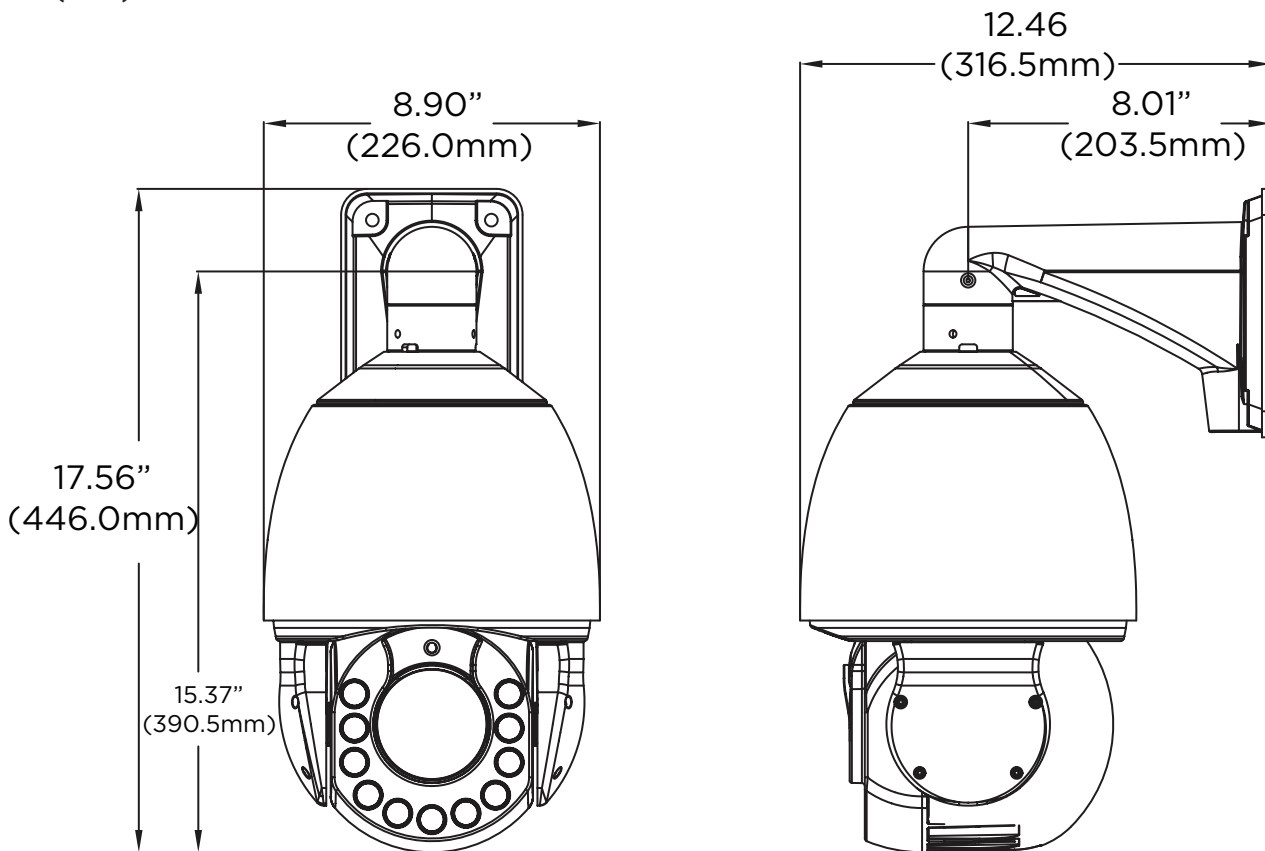

Accessories (Required. Sold Separately.)

Dimensions

Unit: Inch (mm)