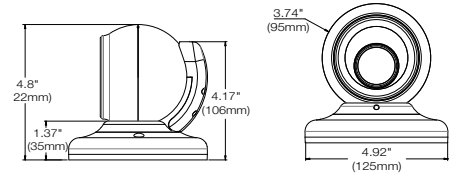

Dimensions

Unit: Inch (mm)

Specifications

Summary

This NDA/TAA-compliant MEGAPIX Ai™ 5MP turret IP camera comes with an AI plugin QR code reader on board, detecting and registering QR codes in DW Spectrum® IPVMS. The camera delivers a 90ft range of white light and Star-Light Plus™ color in near-total darkness technology for clear images in any lighting conditions, making it an ideal way to streamline applications using QR codes for asset and data management.

Features and Benefits

- 5MP sensor at real-time 30fps
- Star-Light Plus™ color in near-total darkness technology.
- QR code reader detects and registers codes in the FoV with green LED visual verification.
- AI Deep Learning object detection.
- Create up to 40 separate detection zones.
- Easy setup with no manual analytics calibration.
- Seamless integration and control with DW Spectrum® IPVMS.
- Red/blue flash LEDs for an all-in-one crime deterrence solution.
- Vari-focal p-iris lens with motorized zoom and autofocus for complete remote lens control and a focused image any time.
- True Wide Dynamic Range (WDR) for clear images in challenging light
- Simultaneous streaming and multiple codec options for smart bandwidth management.
- 90' white light illumination with intelligent camera sync for clear color images with no need for external light.
- Smart DNR™ 3D digital noise reduction reduces noise and ghosting for motion in low-light environments.
- Privacy zones cover sensitive areas in the camera's field of view.
- Two-way audio with built-in microphone and speaker for direct communication between the monitoring station and the camera's location.
- Local SD card slot for local recording in case of network loss.
- Alarm sensor input and relay output for access control integration.
- Web server built-in for easy camera management from any browser.
- High-power PoE and DC12V for single cable simplified installation.
- NDA/TAA-compliant for federal and government projects.
- IP67- and IK10-rated camera housing built to last.
- 5 year warranty